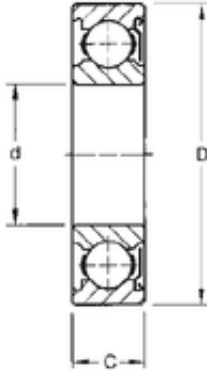

9 mm x 26 mm x 8 mm Timken 39KD deep groove ball bearings

Bearing No. 39KD

Size	9x26x8 mm
Bore Diameter	9 mm
Outer Diameter	26 mm
Width	8 mm
d	9 mm
D	26 mm
B	8 mm
C	8 mm
Weight	0,018 Kg
Basic dynamic load rating (C)	5 kN

39KD Bearing 2D drawings and 3D CAD models