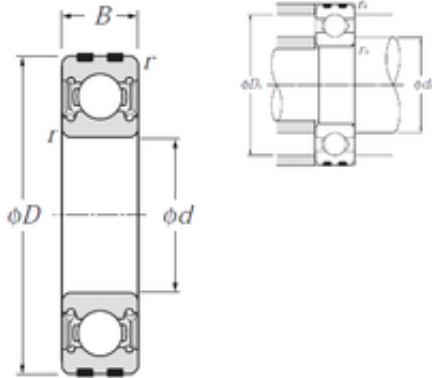

**50 mm x 110 mm x 27 mm NTN EC-6310LLU  
deep groove ball bearings**

Bearing No. EC-6310LLU

Size	50x110x27 mm
Bore Diameter	50 mm
Outer Diameter	110 mm
Width	27 mm
d	50 mm
D	110 mm
B	27 mm
C	27 mm
r min.	2 mm
da min.	59 mm
da max	68,5 mm
Da max.	101 mm
ra max.	2 mm
Weight	1,03 Kg
Basic dynamic load rating (C)	62 kN
Basic static load rating (C0)	38,5 kN
Limiting speed	4 200 r/min

EC-6310LLU Bearing 2D drawings and 3D CAD models