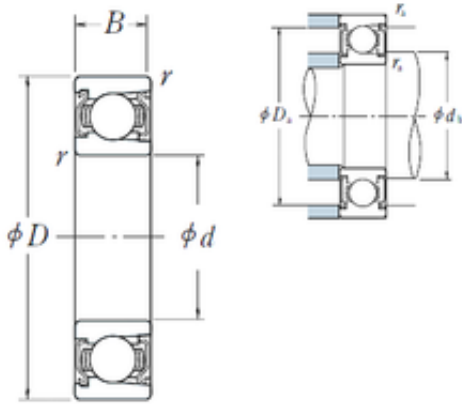

**50 mm x 110 mm x 27 mm NSK BL 310 ZZ
deep groove ball bearings**

Bearing No. BL 310 ZZ

Size	50x110x27 mm
Bore Diameter	50 mm
Outer Diameter	110 mm
Width	27 mm
d	50 mm
D	110 mm
B	27 mm
C	27 mm
r min.	2 mm
da min.	59 mm
da max	68 mm
Da max.	101 mm
ra max.	2 mm
Weight	1,16 Kg
Basic dynamic load rating (C)	65 kN
Basic static load rating (C0)	52,5 kN

BL 310 ZZ Bearing 2D drawings and 3D CAD models