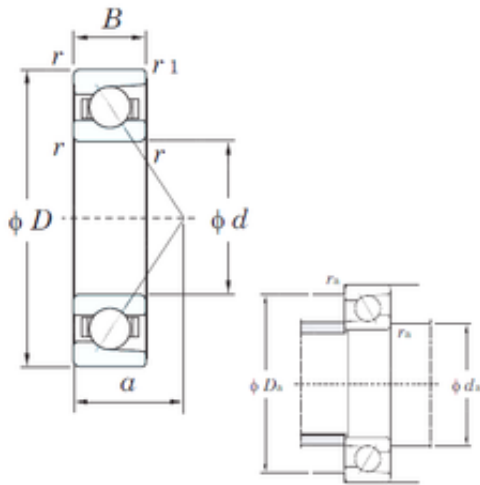

# BEARINGS IMPORTED AND EXPORTED CO.,LTD.

50 mm x 110 mm x 27 mm KOYO 7310 angular contact ball bearings

Bearing No. 7310

7310 Bearing 2D drawings and 3D CAD models

Size	50x110x27 mm
Bore Diameter	50 mm
Outer Diameter	110 mm
Width	27 mm
d	50 mm
D	110 mm
B	27 mm
C	27 mm
Angle ( ° )	30 °
a	37.2 mm
r min.	2 mm
r1 min.	1 mm
da min.	60 mm
Da max.	100 mm
ra max.	2 mm
Weight	1.14 Kg
(Grease) Lubrication Speed	7300 r/min
Bearing No.	7310
r(min)	2
r1(min)	1
Cr	92.9
C0r	52.5
Cu	3.65
f0	-
Grease lub.	5800

## BEARINGS IMPORTED AND EXPORTED CO.,LTD.

Oil lub.	7200
a	37.2 mm
da(min)	60
Da(max)	100
ra(max)	2
(Refer.)Mass(kg)	1.14