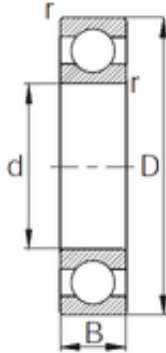

# BEARINGS IMPORTED AND EXPORTED CO.,LTD.

30 mm x 47 mm x 9 mm CYSD 6906 deep groove ball bearings

Bearing No. 6906

Size	30x47x9 mm
Bore Diameter	30 mm
Outer Diameter	47 mm
Width	9 mm
d	30 mm
D	47 mm
B	9 mm
C	9 mm
r min.	0,3 mm
Weight	0,06 Kg
Basic dynamic load rating (C)	7,55 kN

6906 Bearing 2D drawings and 3D CAD models