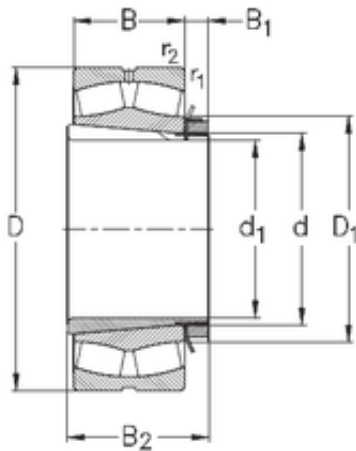

# BEARINGS IMPORTED AND EXPORTED CO.,LTD.

200 mm x 360 mm x 98 mm NKE 22240-K-MB-W33+H3140 spherical roller bearings

Bearing No. 22240-K-MB-W33+H3140

22240-K-MB-W33+H3140 Bearing 2D drawings and 3D CAD models

Size	200x360x98 mm
Bore Diameter	200 mm
Outer Diameter	360 mm
Width	98 mm
d	200 mm
d1	180 mm
D	360 mm
B	98 mm
C	98 mm
r1 min.	4 mm
r2 min.	4 mm
B1	32 mm
B2	150 mm
D1	250 mm
Weight	56,4 Kg
Basic dynamic load rating (C)	1160 kN
Basic static load rating (C0)	1760 kN
Limiting speed	2200 r/min
Calculation factor (e)	0,29
Calculation factor (Y0)	2,2
Calculation factor (Y1)	2,3