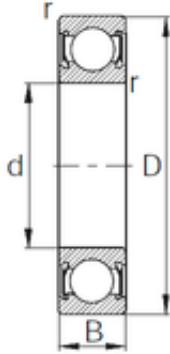

BEARINGS IMPORTED AND EXPORTED CO.,LTD.

15 mm x 28 mm x 7 mm CYSD 6902-2RS deep groove ball bearings

Bearing No. 6902-2RS

Size	15x28x7 mm
Bore Diameter	15 mm
Outer Diameter	28 mm
Width	7 mm
d	15 mm
D	28 mm
B	7 mm
C	7 mm
r min.	0,3 mm
Weight	0,018 Kg
Basic dynamic load rating (C)	4 kN

6902-2RS Bearing 2D drawings and 3D CAD models