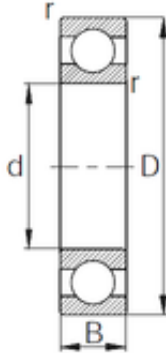

12 mm x 28 mm x 8 mm CYSD 6001 deep groove ball bearings

Bearing No. 6001

Size	12x28x8 mm
Bore Diameter	12 mm
Outer Diameter	28 mm
Width	8 mm
d	12 mm
D	28 mm
B	8 mm
C	8 mm
r min.	0,3 mm
Weight	0,02 Kg
Basic dynamic load rating (C)	5,4 kN
Basic static load rating (C0)	2,39 kN
(Grease) Lubrication Speed	27000 r/min

6001 Bearing 2D drawings and 3D CAD models