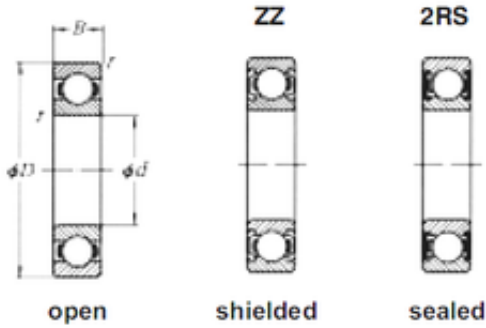

12 mm x 21 mm x 5 mm Loyal 61801-2RS deep groove ball bearings

Bearing No. 61801-2RS

Size	12x21x5 mm
Bore Diameter	12 mm
Outer Diameter	21 mm
Width	5 mm
d	12 mm
D	21 mm
B	5 mm
C	5 mm

61801-2RS Bearing 2D drawings and 3D CAD models